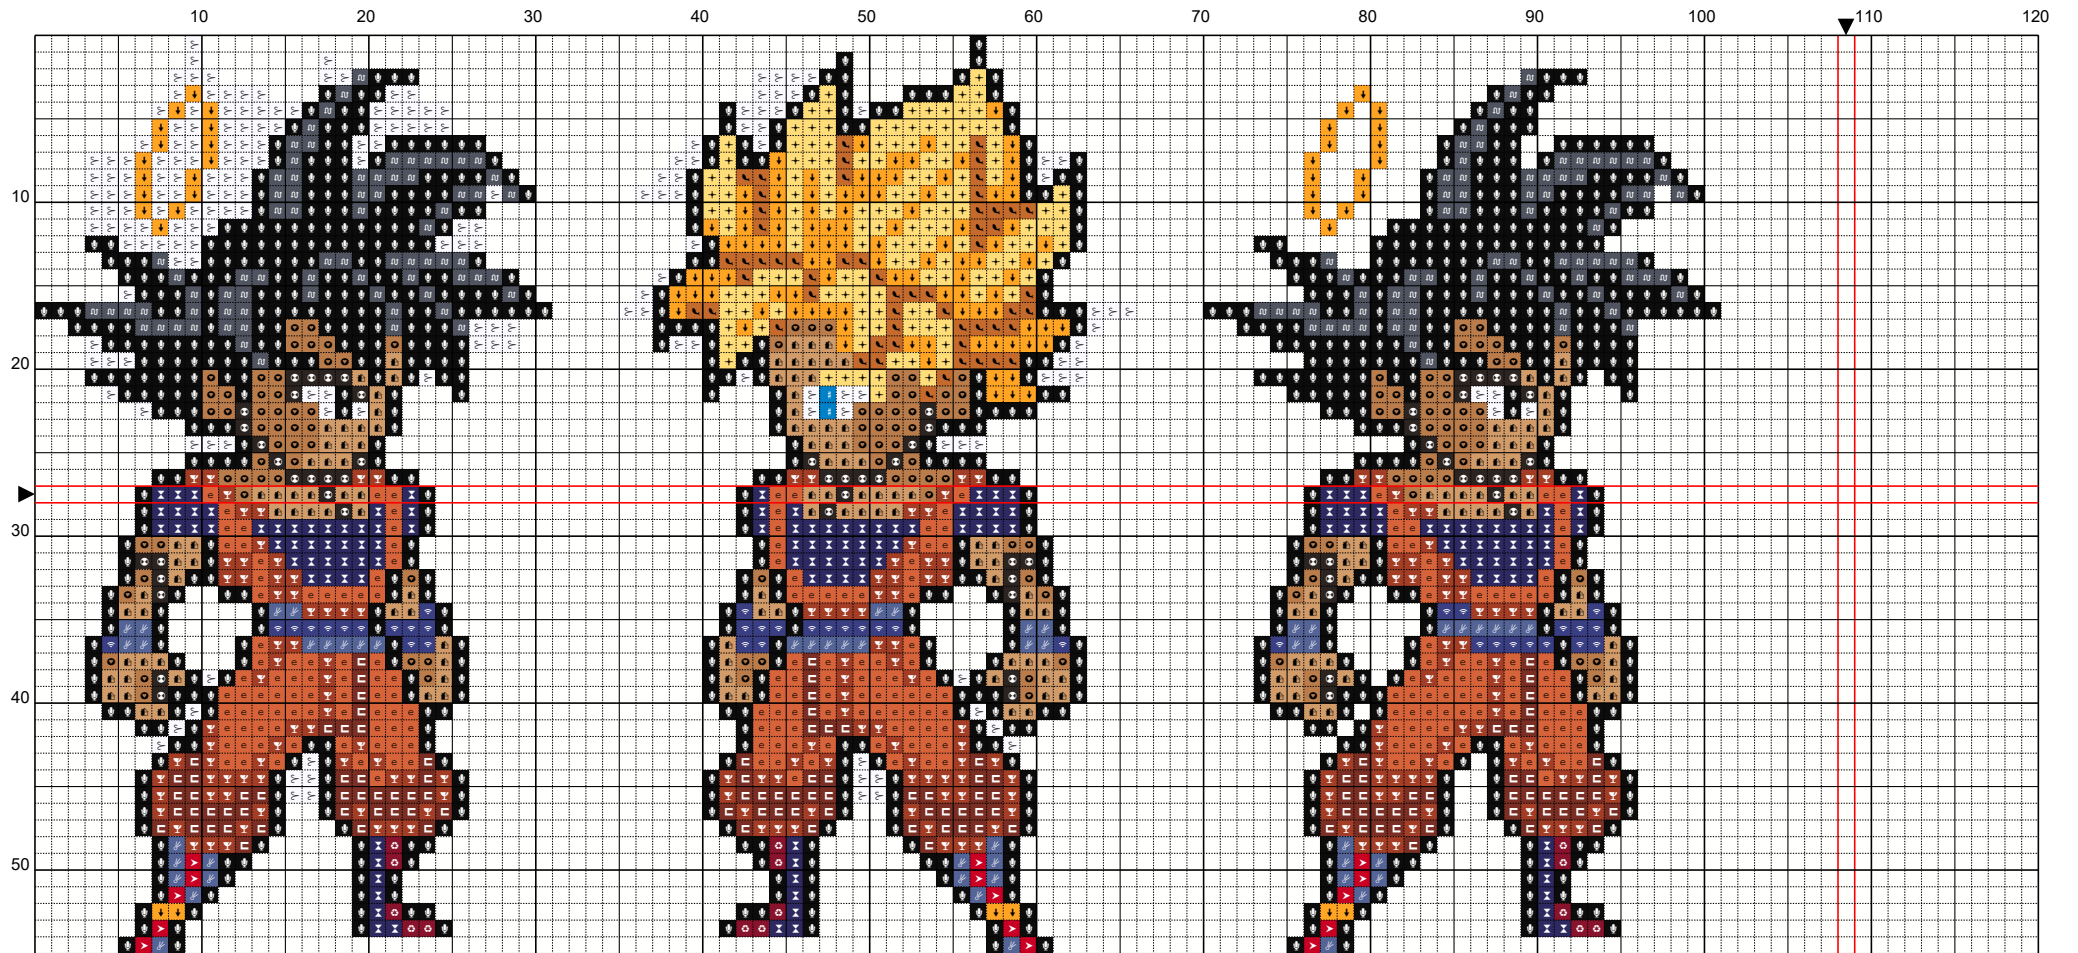

LSW Goku Sprite

LSW Goku Sprite

LSW Goku Sprite

LSW Goku Sprite

This is made from a fan group making custom sprites for "Ultimate LSW" these sprites were made by qsab101: <https://www.deviantart.com/qsab101/art/Ultimate-LSW-Sprite-Collection-695413641>

These were converted into a cross stitch pattern by rollforcrossstitch. The white outside the black lineart is there to support making a reversable keychain with SS!Goku + Normal!Goku on either side. You can place them back to back and they should line up.

	Number	Stitches	
	DMC 310	1735	
	DMC 317	227	
	DMC 436	264	
	DMC 437	336	
	DMC 666	30	
	DMC 742	363	
	DMC 744	426	
	DMC 791	282	
	DMC 792	82	
	DMC 793	104	
	DMC 816	30	
	DMC 918	252	
	DMC 920	384	
	DMC 922	450	
	DMC 976	171	
	DMC 3371	120	
	DMC B5200	208	
	DMC E3843	6	