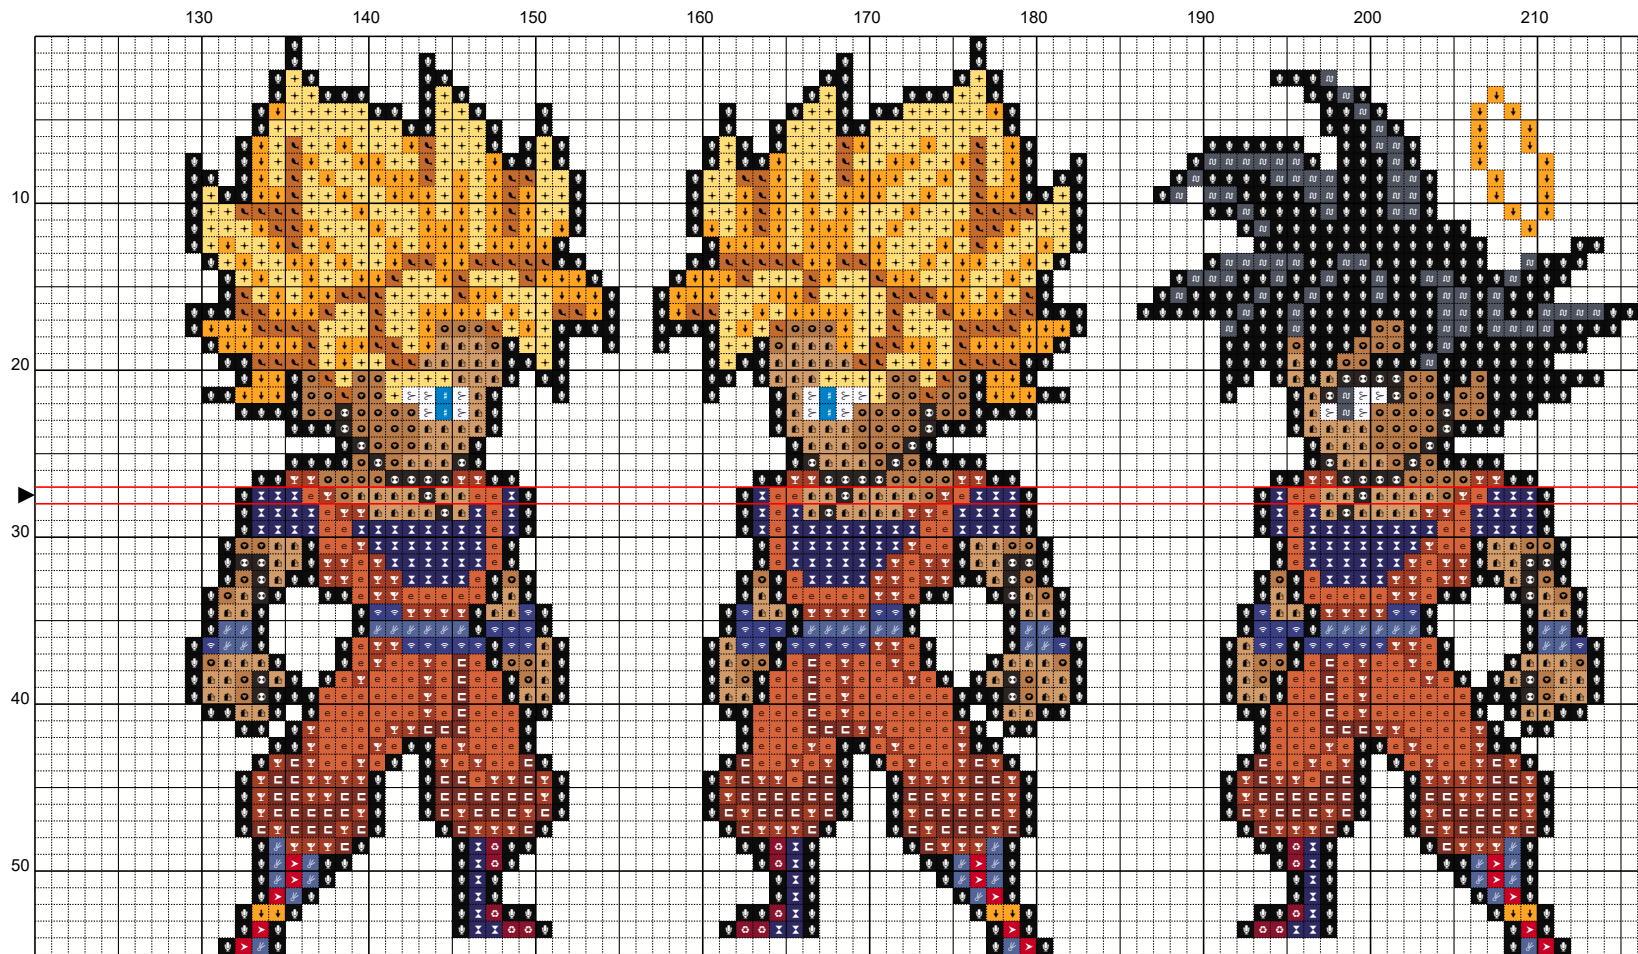

LSW Goku Sprite

LSW Goku Sprite

LSW Goku Sprite

LSW Goku Sprite

This is made from a fan group making custom sprites for "Ultimate LSW" these sprites were made by qsab101: <https://www.deviantart.com/qsab101/art/Ultimate-LSW-Sprite-Collection-695413641>

These were converted into a cross stitch pattern by rollforcrossstitch. The white outside the black lineart is there to support making a reversable keychain with SS!Goku + Normal!Goku on either side. You can place them back to back and they should line up.

	Number	Stitches	
	DMC 310	1735	
	DMC 317	227	
	DMC 436	264	
	DMC 437	336	
	DMC 666	30	
	DMC 742	363	
	DMC 744	426	
	DMC 791	282	
	DMC 792	82	
	DMC 793	104	
	DMC 816	30	
	DMC 918	252	
	DMC 920	384	
	DMC 922	450	
	DMC 976	171	
	DMC 3371	120	
	DMC B5200	208	
	DMC E3843	6	