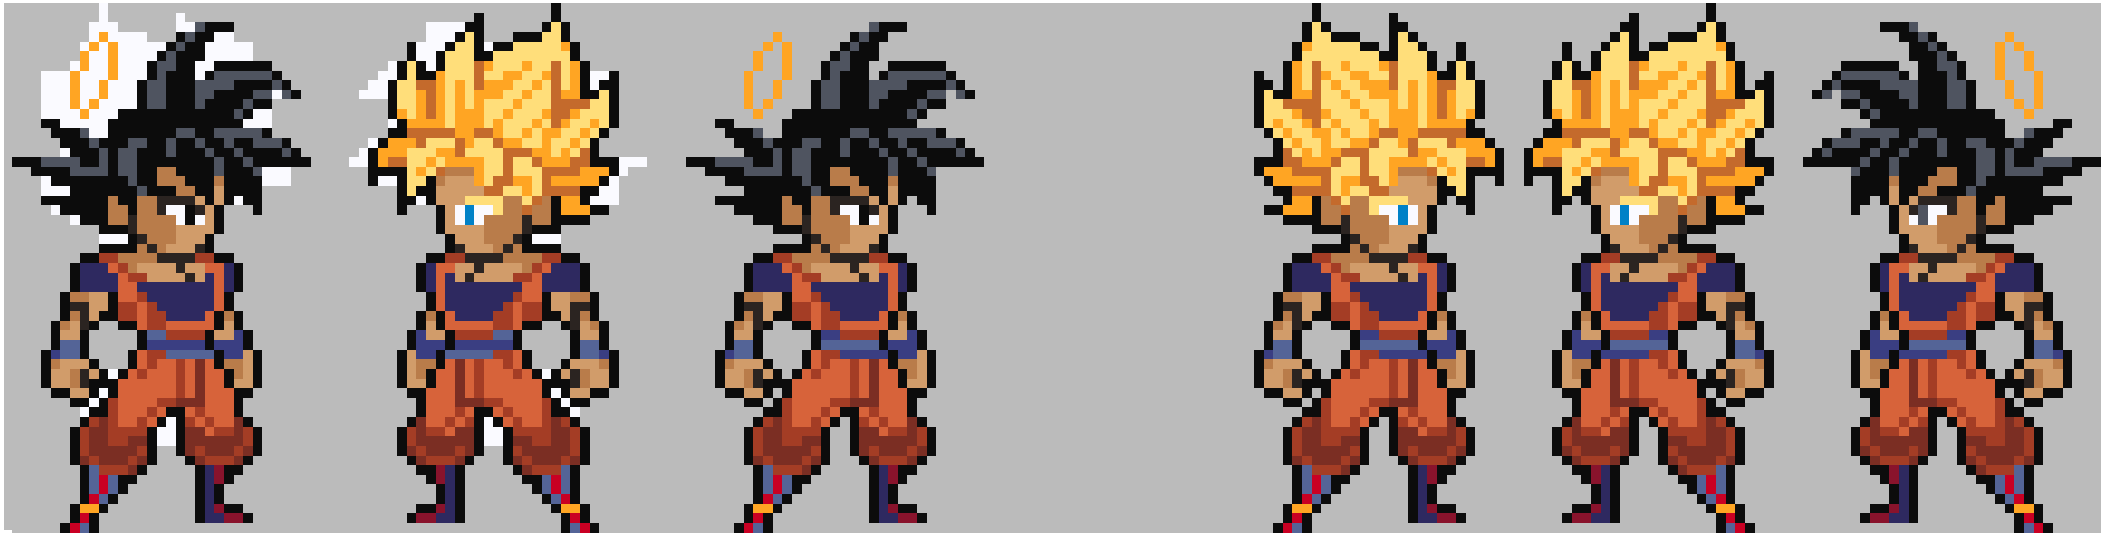

LSW Goku Sprite

LSW Goku Sprite

LSW Goku Sprite

LSW Goku Sprite

This is made from a fan group making custom sprites for "Ultimate LSW" these sprites were made by qsab101: <https://www.deviantart.com/qsab101/art/Ultimate-LSW-Sprite-Collection-695413641>

These were converted into a cross stitch pattern by rollforcrossstitch. The white outside the black lineart is there to support making a reversable keychain with SS!Goku + Normal!Goku on either side. You can place them back to back and they should line up.

	Number	Stitches	
	DMC 310	1735	
	DMC 317	227	
	DMC 436	264	
	DMC 437	336	
	DMC 666	30	
	DMC 742	363	
	DMC 744	426	
	DMC 791	282	
	DMC 792	82	
	DMC 793	104	
	DMC 816	30	
	DMC 918	252	
	DMC 920	384	
	DMC 922	450	
	DMC 976	171	
	DMC 3371	120	
	DMC B5200	208	
	DMC E3843	6	